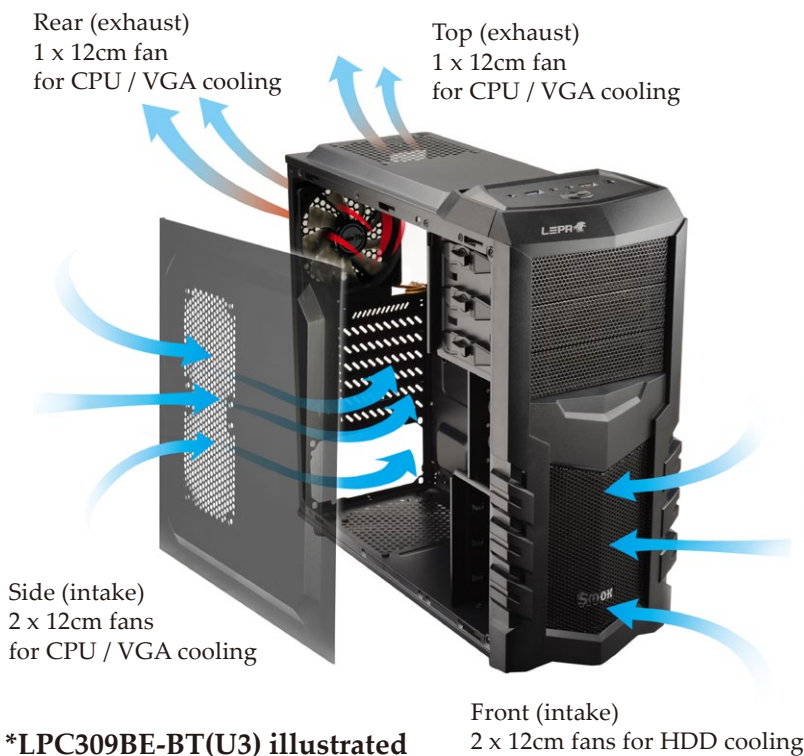

Cooling System

VGA Card Support

Options

Left side panel

Top panel

5.25" ODD / 3.5" HDD kits