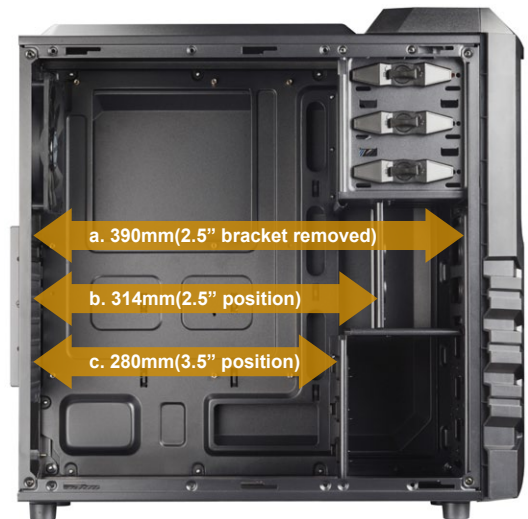

Cooling System

VGA Card Support

Options

Left side panel

Top panel

5.25" ODD / 3.5" HDD kits